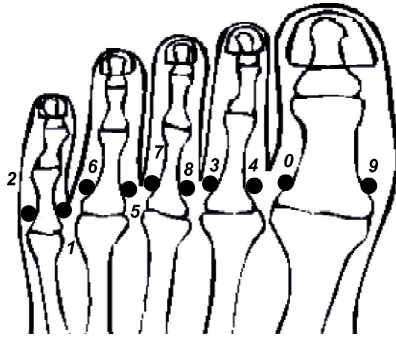

Activities of ASPEUS

1. Research Section

J. P. Agrawal

New Development -

Parul Agrawal

Ayurvedic Web Meridian (AWM)

Left Hand Web Meridian (LHWM)

Right Hand Web Meridian (RHWM)

Left Foot Web Meridian (LFWM)

Right Foot Web Meridian (RFWM)

These web meridians are developed to include the web point locations of TCM. They are here arranged in 10-origin sequence and can be used easily for chronic, lymphatic problems. Apply pea/gram seeds or cluster stars / Byol Magnet and get the benefit.