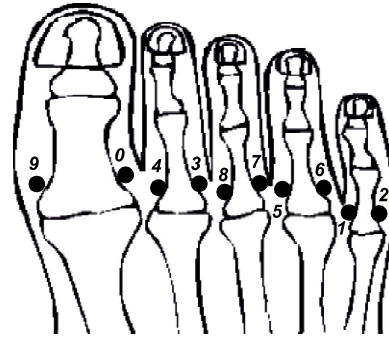

Activities of ASPEUS

1. Research Section

J. P. Agrawal

New Development -

Parul Agrawal

Ayurvedic Web Meridian (AWM)

Left Hand Web Meridian (LHWM)

Right Hand Web Meridian (RHWM)

Left Foot Web Meridian (LFWM)

Right Foot Web Meridian (RFWM)

These web meridians are developed to include the web point locations of TCM. They are here arranged in 10-origin sequence and can be used easily for chronic, lymphatic problems. Apply pea/gram seeds or cluster stars / Byol Magnet and get the benefit.