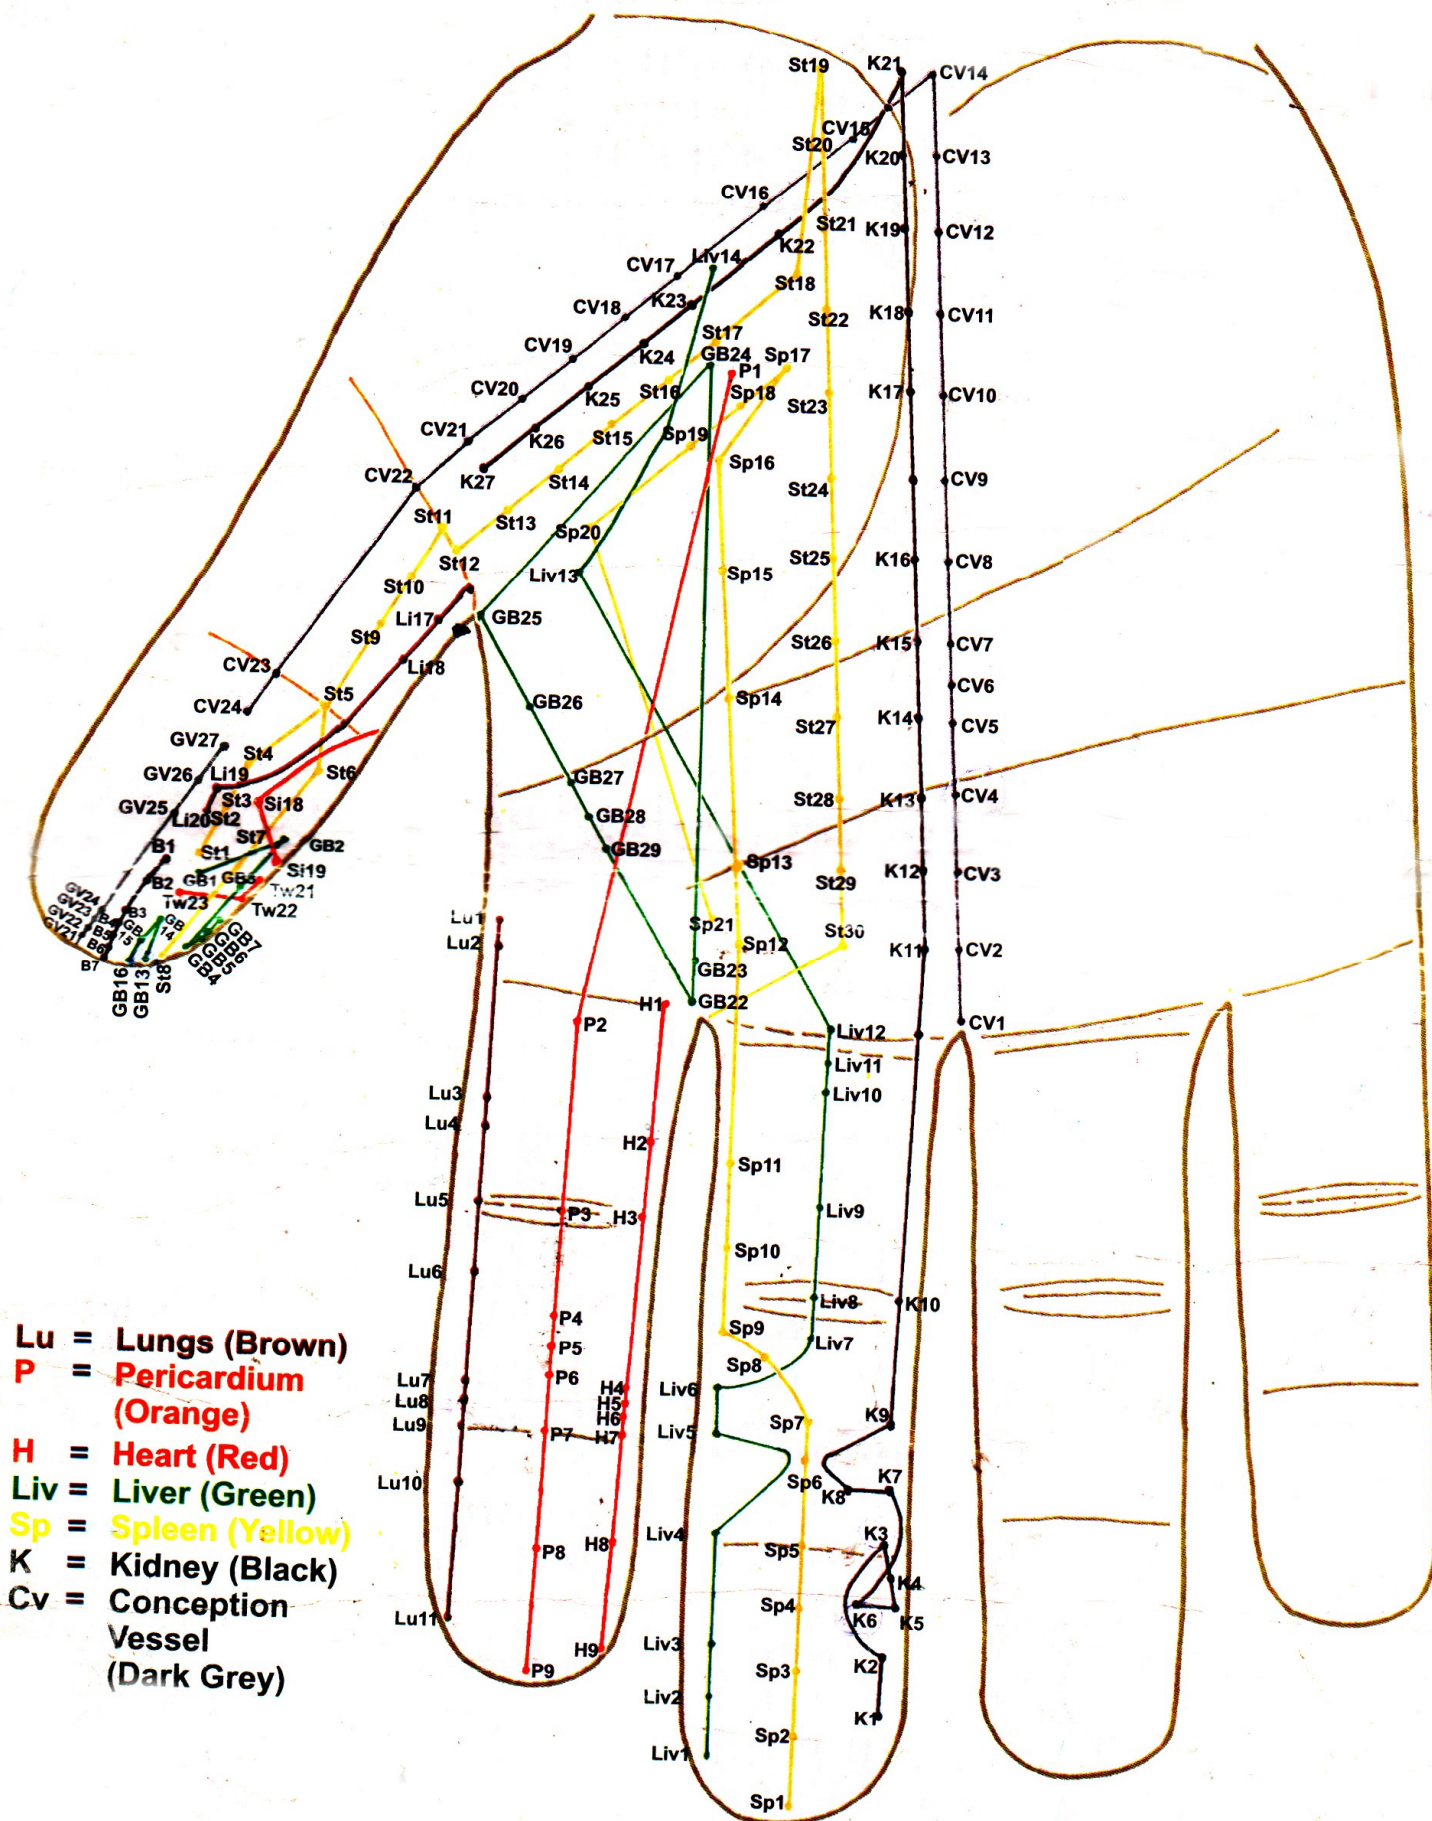

# BYOL MERIDIANS (Left Hand Yang Side)

- Li = Large Intestine
- Tw = Triple Warmer
- Si = Small Intestine
- St = Stomach
- GB = Gall Bladder
- UB = Urinary Bladder
- GV = Governing Vessel

# BYOL MERIDIANS (Right Hand Yin Side)

# BYOL MERIDIANS (Right Hand Yang Side)

**(Right Hand - Yang Side)**

- LI = Large Intestine (Brown)**
- TW = Triple Warmer (Orange)**
- SI = Small Intestine (Red)**
- ST = Stomach (Yellow)**
- GB = Gall Bladder (Green)**
- UB = Urinary Bladder (Black)**
- GV = Governing Vessel (Light Grey)**

# (Right Hand - Yin Side)

- Lu = Lungs (Brown)**
- P = Pericardium (Orange)**
- H = Heart (Red)**
- Liv = Liver (Green)**
- Sp = Spleen (Yellow)**
- K = Kidney (Black)**
- Cv = Conception Vessel (Dark Grey)**