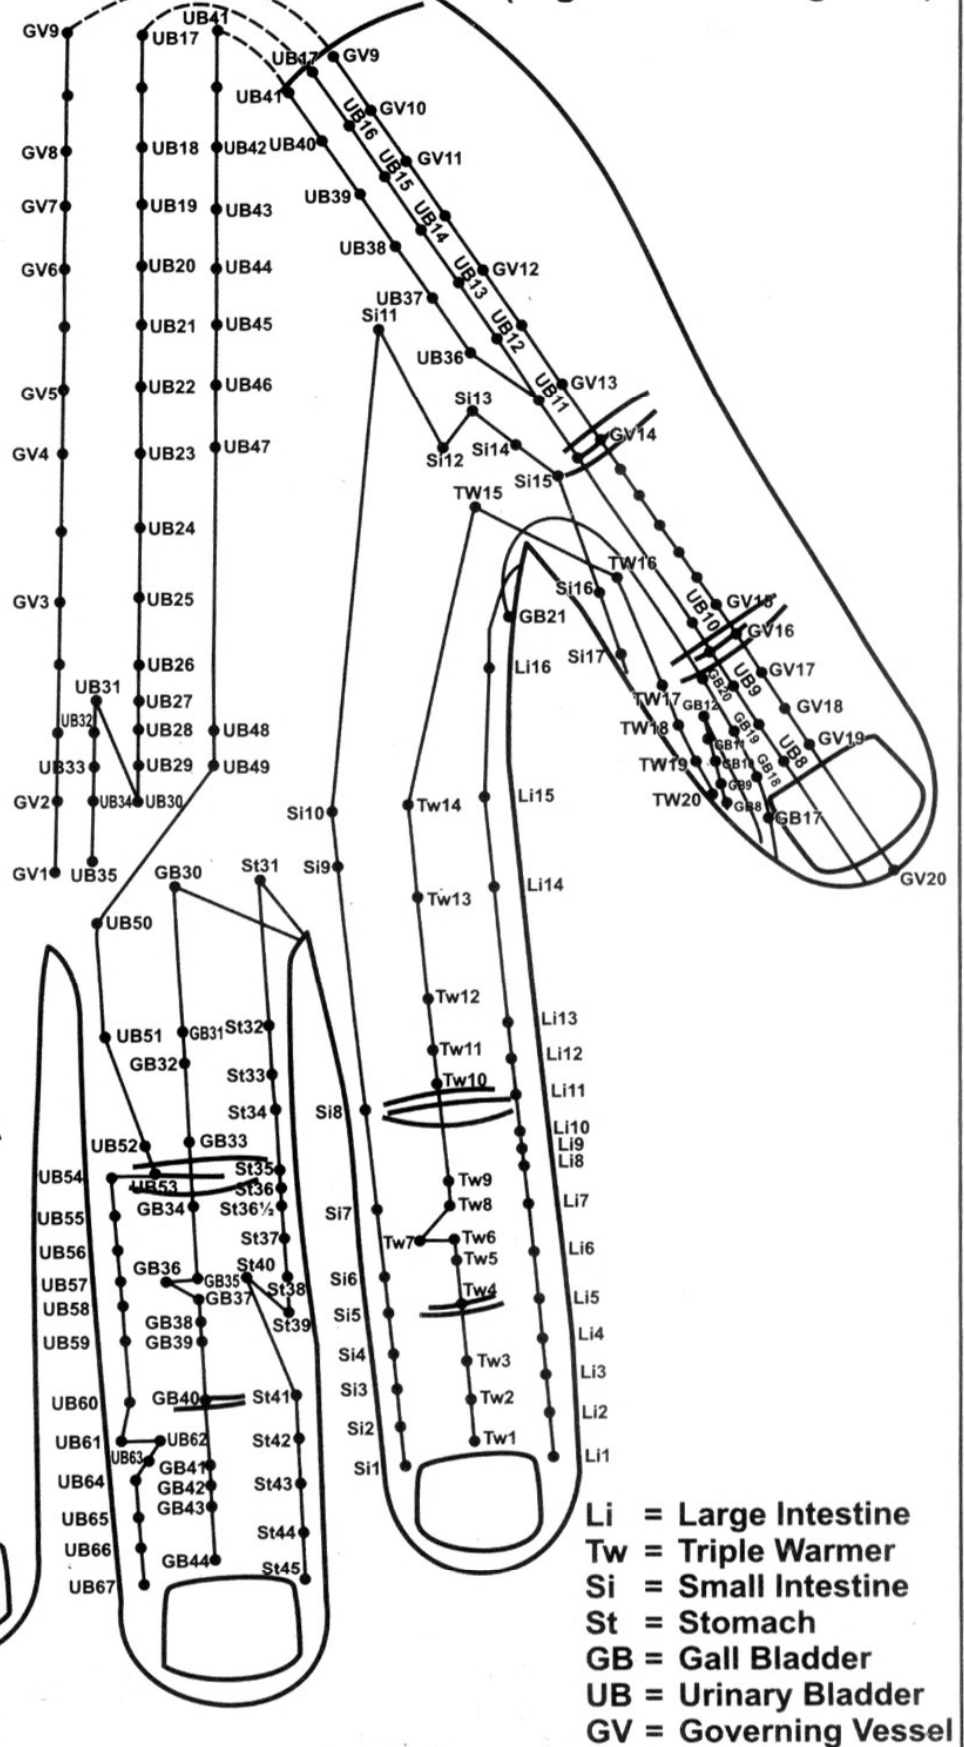

# BYOL MERIDIANS (Left Hand Yang Side)

- Li = Large Intestine
- Tw = Triple Warmer
- Si = Small Intestine
- St = Stomach
- GB = Gall Bladder
- UB = Urinary Bladder
- GV = Governing Vessel

# BYOL MERIDIANS (Right Hand Yin Side)

# BYOL MERIDIANS (Right Hand Yang Side)

**(Right Hand - Yang Side)**

- LI = Large Intestine (Brown)**
- TW = Triple Warmer (Orange)**
- SI = Small Intestine (Red)**
- ST = Stomach (Yellow)**
- GB = Gall Bladder (Green)**
- UB = Urinary Bladder (Black)**
- GV = Governing Vessel (Light Grey)**

# (Right Hand - Yin Side)

- Lu = Lungs (Brown)**
- P = Pericardium (Orange)**
- H = Heart (Red)**
- Liv = Liver (Green)**
- Sp = Spleen (Yellow)**
- K = Kidney (Black)**
- Cv = Conception Vessel (Dark Grey)**