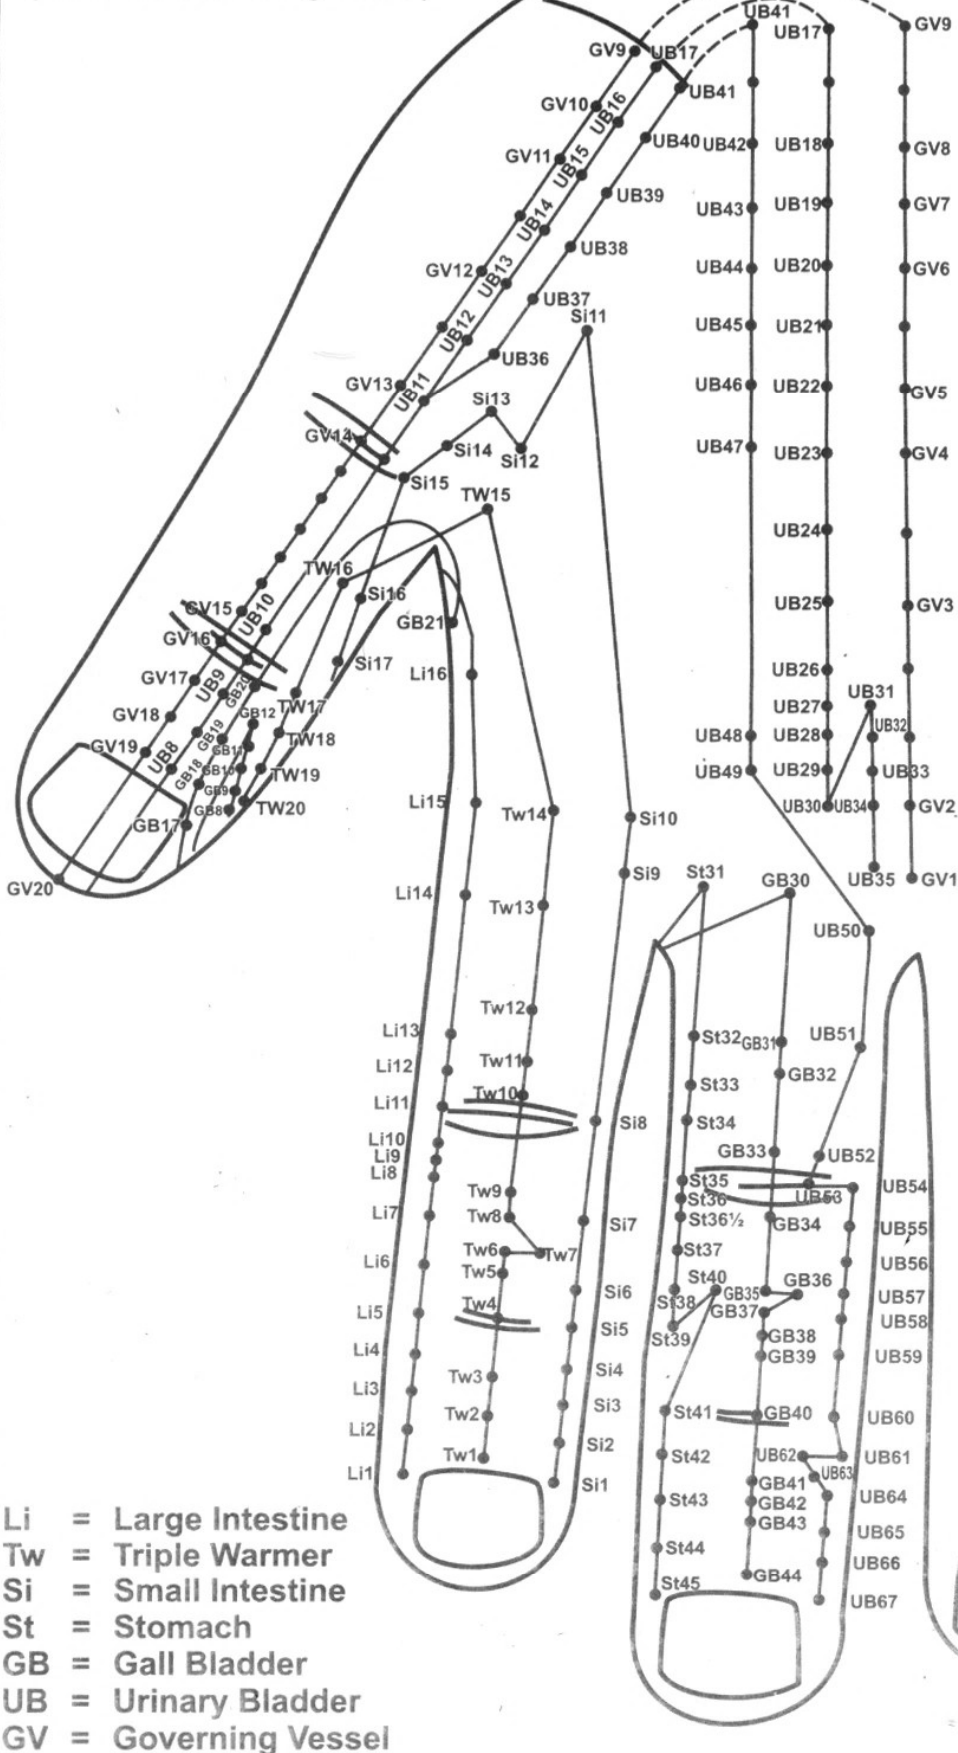

# BYOL MERIDIANS (Left Hand Yin Side)

# BYOL MERIDIANS (Left Hand Yang Side)

- Li = Large Intestine
- Tw = Triple Warmer
- Si = Small Intestine
- St = Stomach
- GB = Gall Bladder
- UB = Urinary Bladder
- GV = Governing Vessel

# BYOL MERIDIANS (Right Hand Yang Side)

**(Right Hand - Yang Side)**

- LI = Large Intestine (Brown)**
- TW = Triple Warmer (Orange)**
- SI = Small Intestine (Red)**
- ST = Stomach (Yellow)**
- GB = Gall Bladder (Green)**
- UB = Urinary Bladder (Black)**
- GV = Governing Vessel (Light Grey)**

# (Right Hand - Yin Side)

- Lu = Lungs (Brown)**
- P = Pericardium (Orange)**
- H = Heart (Red)**
- Liv = Liver (Green)**
- Sp = Spleen (Yellow)**
- K = Kidney (Black)**
- Cv = Conception Vessel (Dark Grey)**