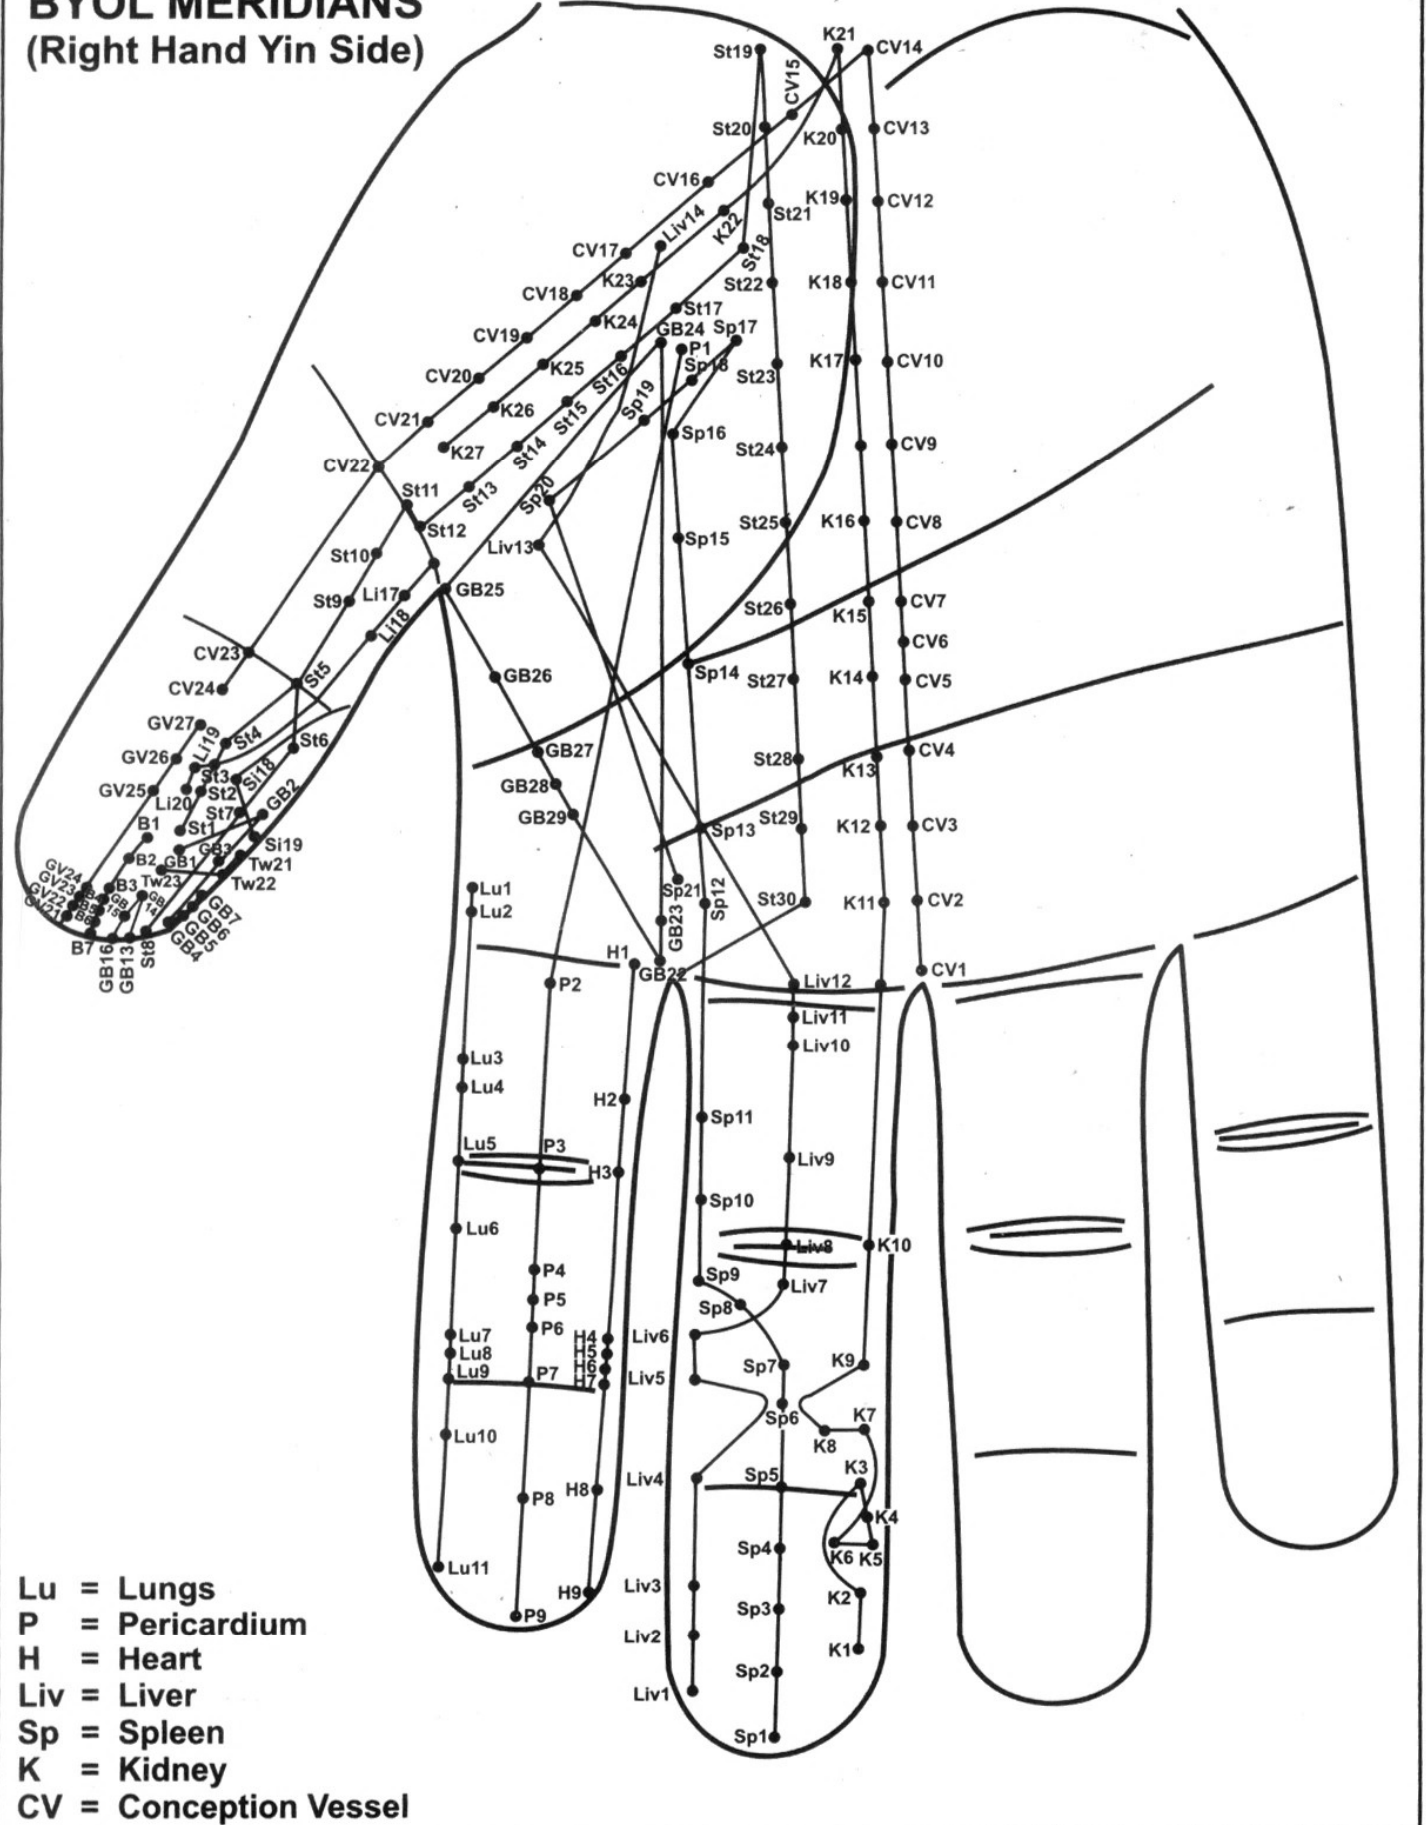

# BYOL MERIDIANS (Left Hand Yin Side)

# BYOL MERIDIANS (Left Hand Yang Side)

- Li = Large Intestine
- Tw = Triple Warmer
- Si = Small Intestine
- St = Stomach
- GB = Gall Bladder
- UB = Urinary Bladder
- GV = Governing Vessel

# BYOL MERIDIANS (Right Hand Yang Side)

**(Right Hand - Yang Side)**

- LI = Large Intestine (Brown)**
- TW = Triple Warmer (Orange)**
- SI = Small Intestine (Red)**
- ST = Stomach (Yellow)**
- GB = Gall Bladder (Green)**
- UB = Urinary Bladder (Black)**
- GV = Governing Vessel (Light Grey)**

# (Right Hand - Yin Side)

- Lu = Lungs (Brown)**
- P = Pericardium (Orange)**
- H = Heart (Red)**
- Liv = Liver (Green)**
- Sp = Spleen (Yellow)**
- K = Kidney (Black)**
- Cv = Conception Vessel (Dark Grey)**