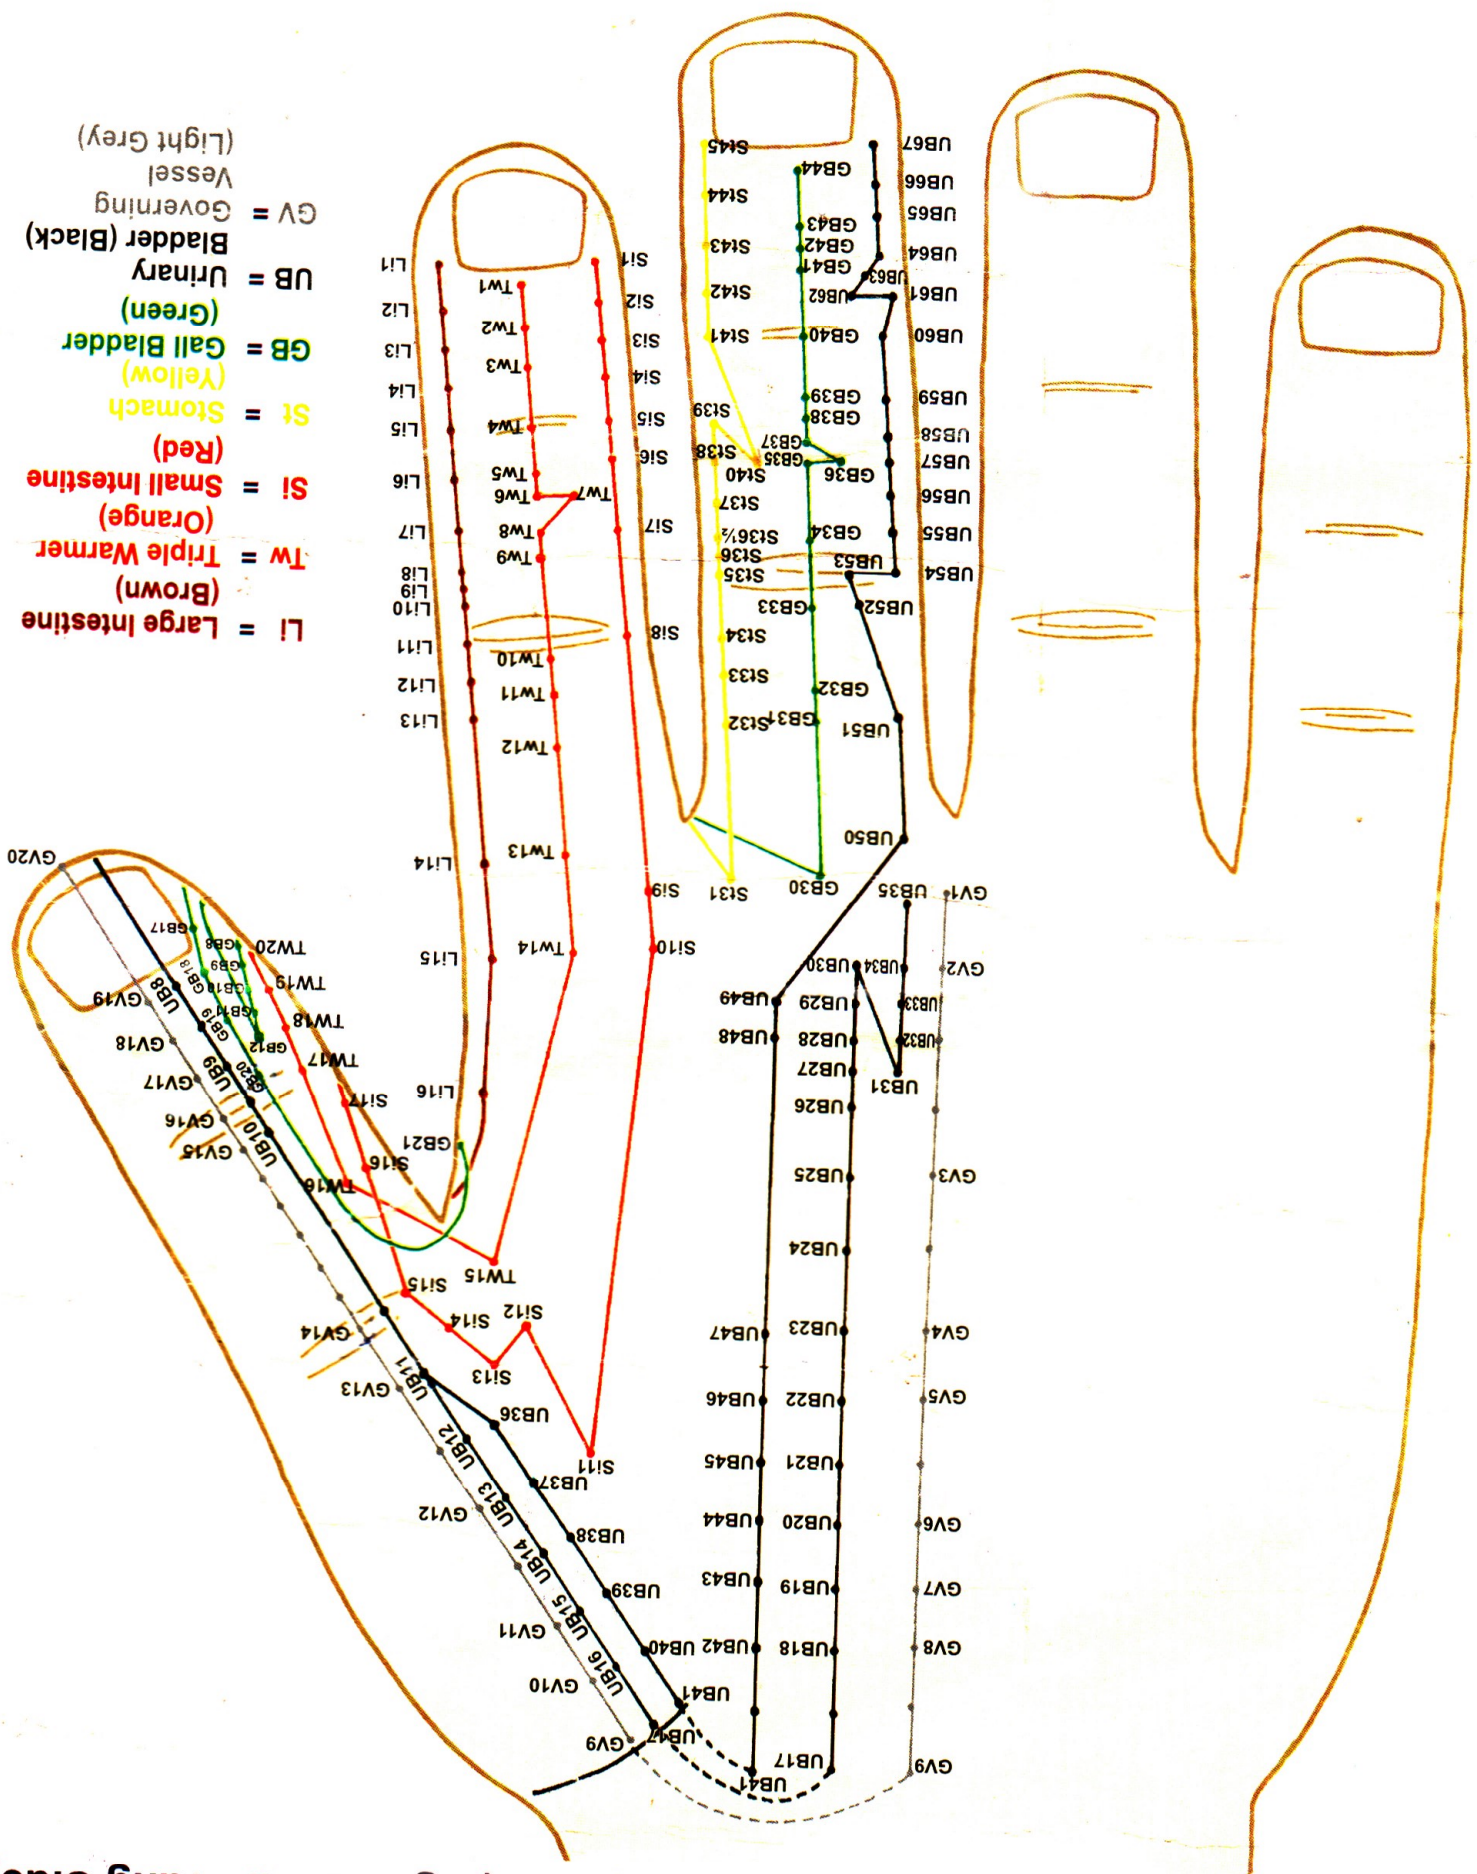

# BYOL MERIDIANS (Left Hand Yang Side)

- Li = Large Intestine
- Tw = Triple Warmer
- Si = Small Intestine
- St = Stomach
- GB = Gall Bladder
- UB = Urinary Bladder
- GV = Governing Vessel

# BYOL MERIDIANS (Right Hand Yin Side)

# BYOL MERIDIANS (Right Hand Yang Side)

**(Right Hand - Yang Side)**

- LI = Large Intestine (Brown)**
- TW = Triple Warmer (Orange)**
- SI = Small Intestine (Red)**
- ST = Stomach (Yellow)**
- GB = Gall Bladder (Green)**
- UB = Urinary Bladder (Black)**
- GV = Governing Vessel (Light Grey)**

# (Right Hand - Yin Side)

- Lu = Lungs (Brown)**
- P = Pericardium (Orange)**
- H = Heart (Red)**
- Liv = Liver (Green)**
- Sp = Spleen (Yellow)**
- K = Kidney (Black)**
- Cv = Conception Vessel (Dark Grey)**