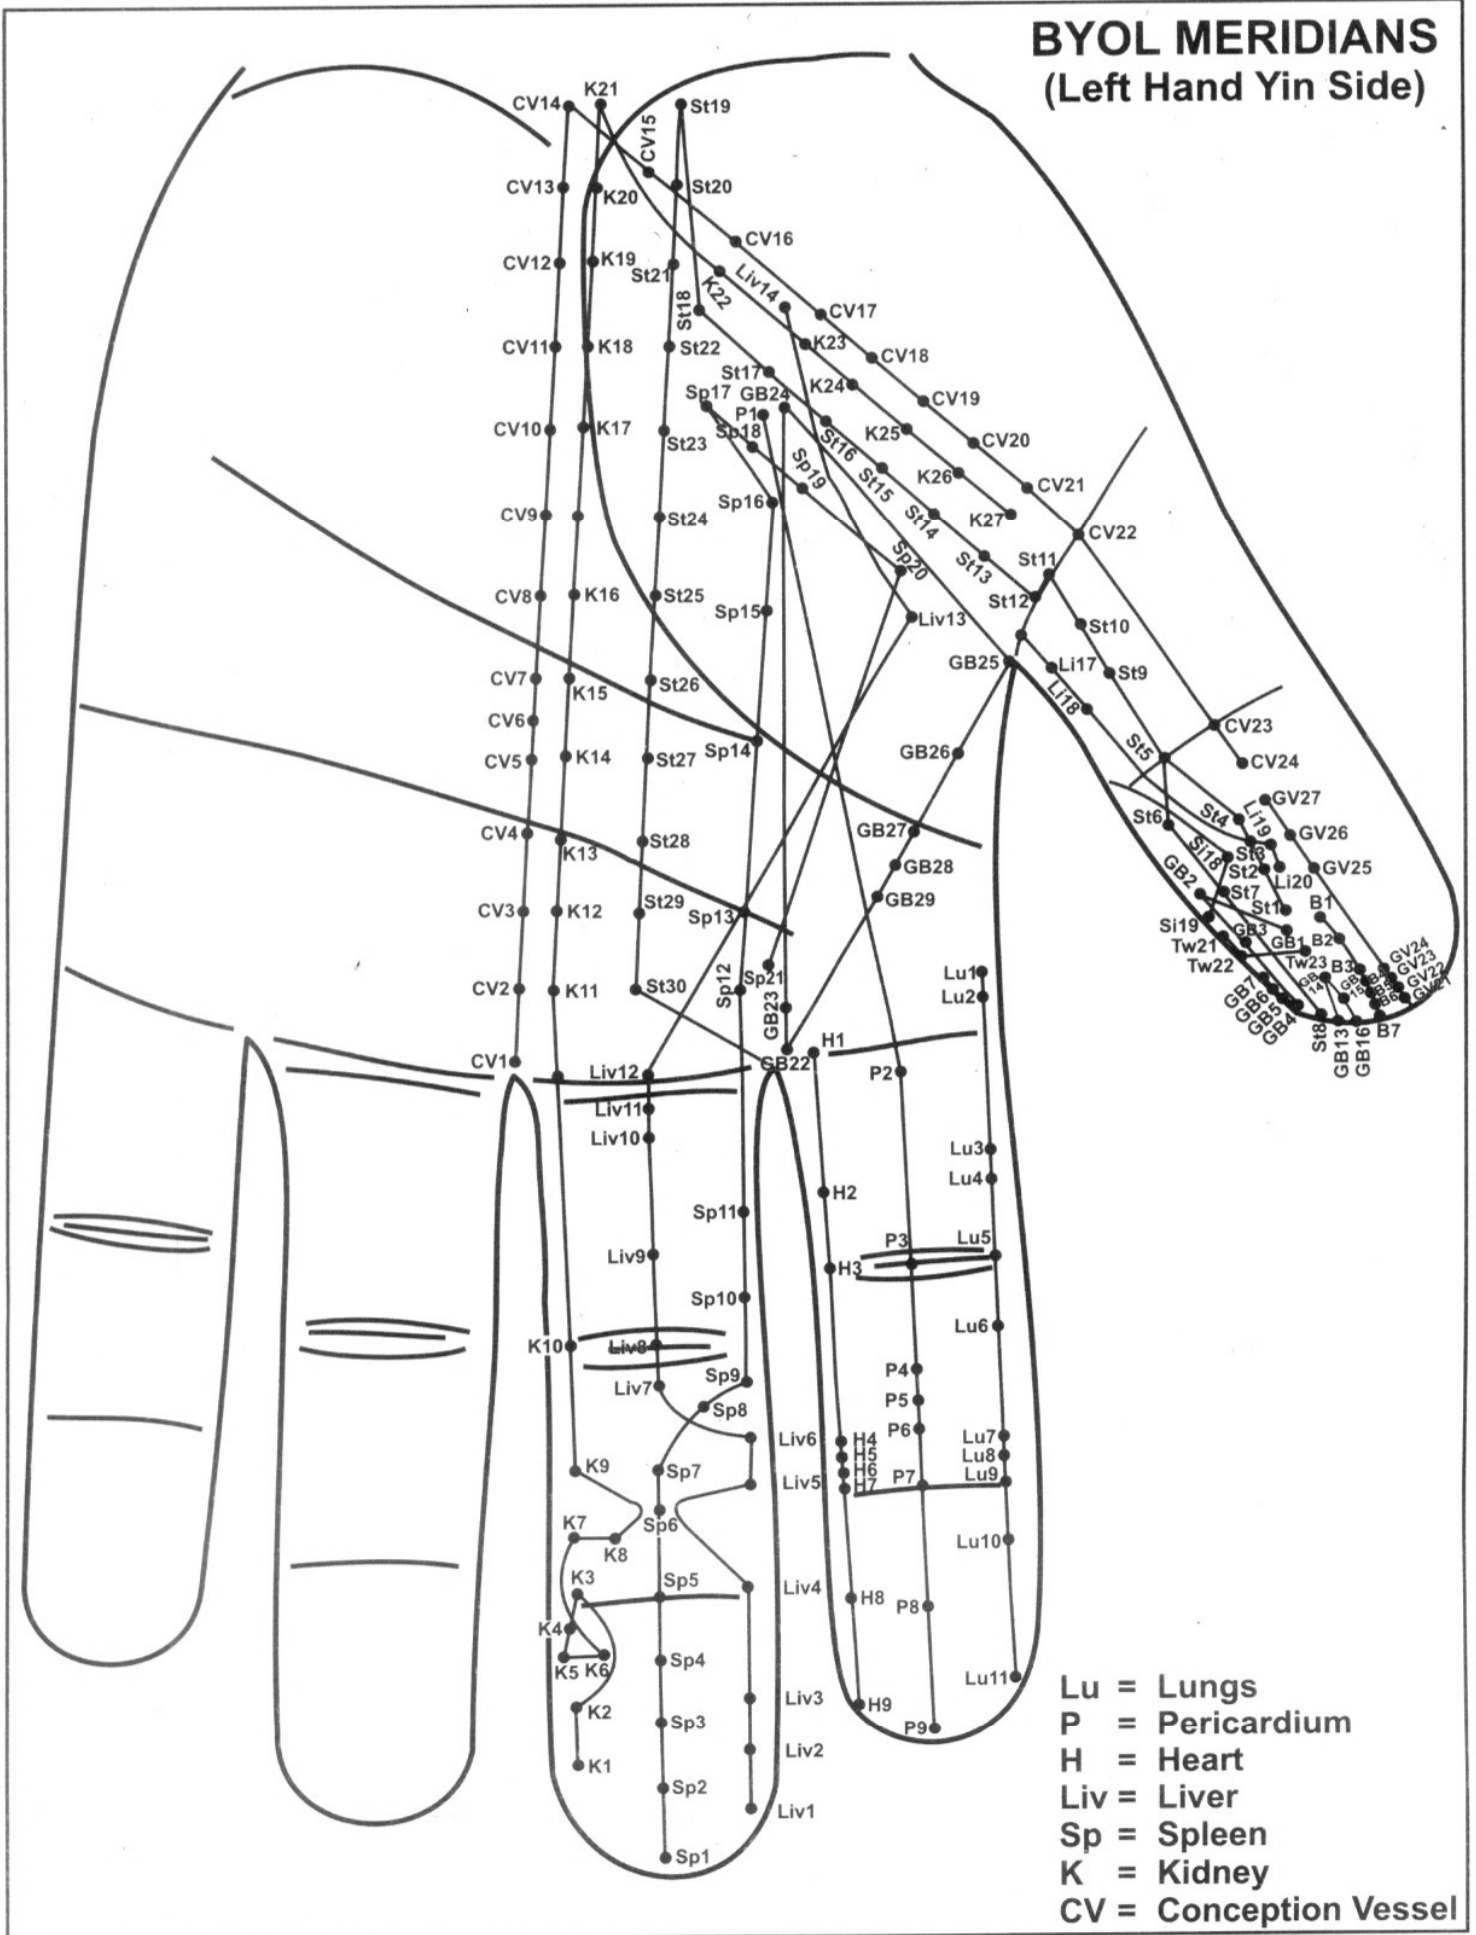

# BYOL MERIDIANS (Left Hand Yin Side)

# BYOL MERIDIANS (Left Hand Yang Side)

- Li = Large Intestine
- Tw = Triple Warmer
- Si = Small Intestine
- St = Stomach
- GB = Gall Bladder
- UB = Urinary Bladder
- GV = Governing Vessel

# BYOL MERIDIANS (Right Hand Yang Side)

**(Right Hand - Yang Side)**

- LI = Large Intestine (Brown)**
- TW = Triple Warmer (Orange)**
- SI = Small Intestine (Red)**
- ST = Stomach (Yellow)**
- GB = Gall Bladder (Green)**
- UB = Urinary Bladder (Black)**
- GV = Governing Vessel (Light Grey)**

# (Right Hand - Yin Side)

- Lu = Lungs (Brown)**
- P = Pericardium (Orange)**
- H = Heart (Red)**
- Liv = Liver (Green)**
- Sp = Spleen (Yellow)**
- K = Kidney (Black)**
- Cv = Conception Vessel (Dark Grey)**